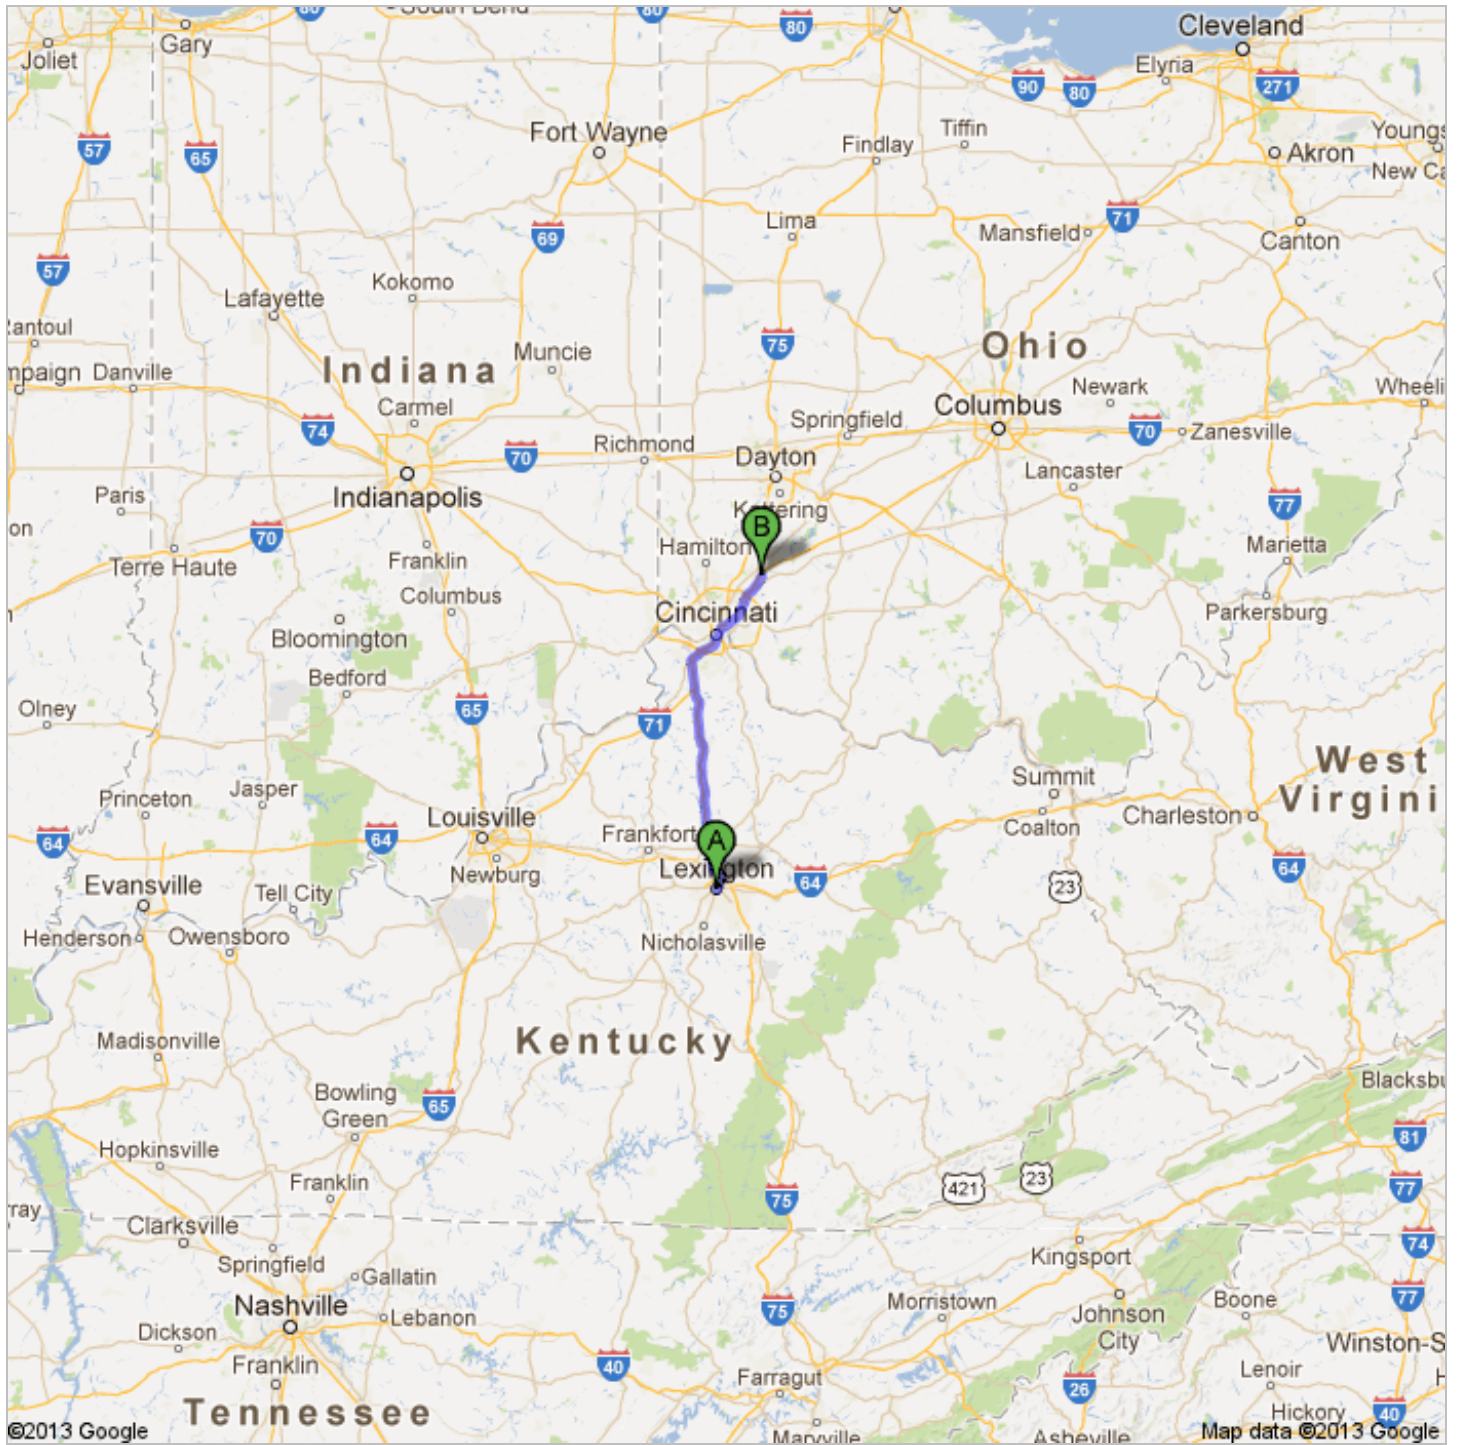

Directions to Kings Island

6300 Kings Island Drive, Mason, OH 45040

106 mi – about 1 hour 50 mins

**Tolly-Ho Restaurants Inc**

606 South Broadway Road, Lexington, KY 40508

1. Head **northeast** on **S Broadway Rd** toward **De Roode St**
About 2 mins go 0.4 mi
total 0.4 mi
2. Turn left onto **W High St**
About 2 mins go 0.3 mi
total 0.7 mi
3. Take the 1st right onto **S Jefferson St**
go 0.2 mi
total 0.9 mi
4. Take the 2nd left onto **W Main St**
About 1 min go 0.2 mi
total 1.1 mi
5. Turn right onto **Newtown Pike**
About 7 mins go 3.4 mi
total 4.5 mi

6. Merge onto **I-64 W/I-75 N** via the ramp to **Cincinnati/Louisville**
About 3 mins go 2.5 mi
total 7.0 mi
7. Slight right onto **I-75 N** (signs for **Georgetown/Cincinnati**)
Entering Ohio
About 1 hour 8 mins go 74.4 mi
total 81.4 mi
8. Keep right at the fork, follow signs for **I-71 N/US-50 E/ Columbus**
About 23 mins go 22.6 mi
total 104 mi

9. Take exit **24** for **Western Row Rd** toward **Kings Island Dr**
About 1 min go 0.8 mi
total 105 mi
10. Merge onto **Kings Island Dr**
Destination will be on the right go 1.2 mi
total 106 mi

About 2 mins

Kings Island

6300 Kings Island Drive, Mason, OH 45040

These directions are for planning purposes only. You may find that construction projects, traffic, weather, or other events may cause conditions to differ from the map results, and you should plan your route accordingly. You must obey all signs or notices regarding your route.